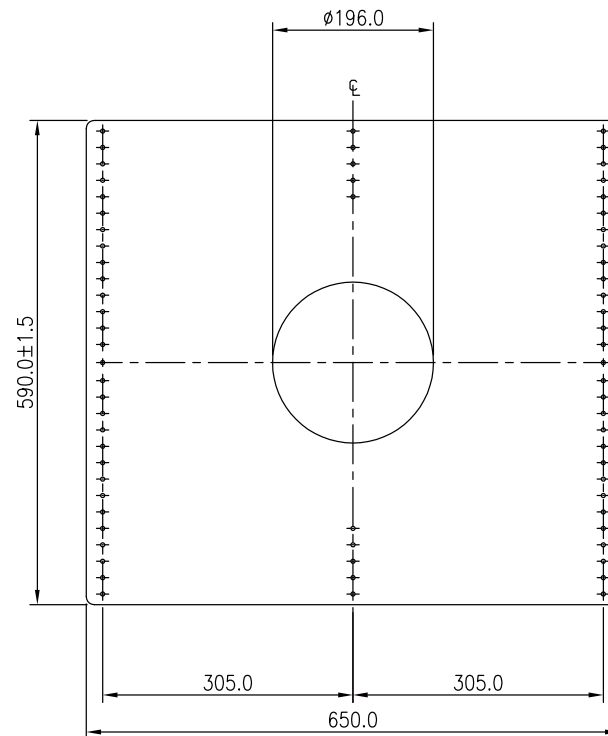

DIMENSIONS IN MILLIMETRES UNLESS OTHERWISE STATED.

For more information please contact your local KEF sales office. KEF reserves the right, in line with continuing research and development, to amend or change the specifications. E&OE

www.kef.com

Material	Drawn	
Finish	Date	May 2012
Original Scale	Checked	
All dimensions in mm	Approved	

Title	RNC 160R
Drg.No	