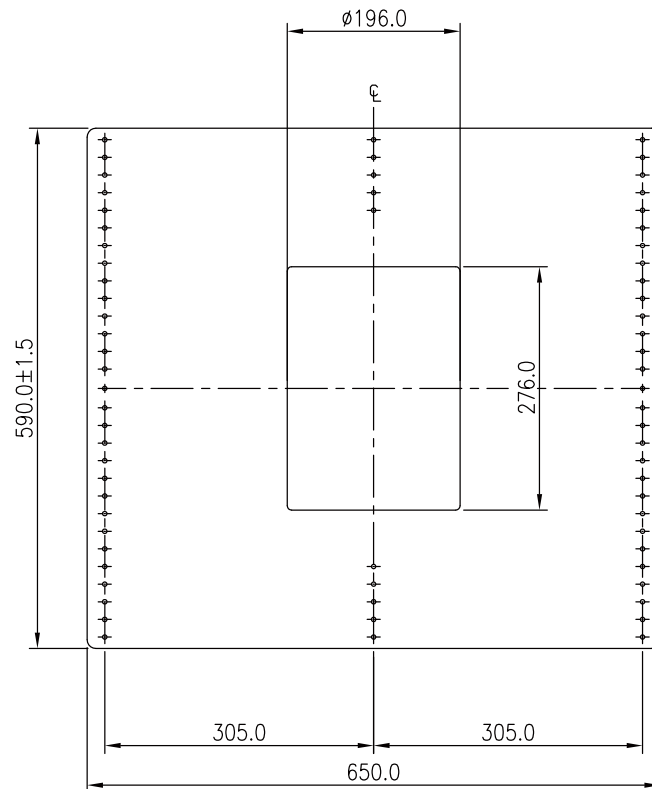

DIMENSIONS IN MILLIMETRES UNLESS OTHERWISE STATED.

For more information please contact your local KEF sales office. KEF reserves the right, in line with continuing research and development, to amend or change the specifications. E&OE

www.kef.com

Material	Drawn	
Finish	Date	May 2012
Original Scale	Checked	
All dimensions in mm	Approved	

Title **RNC 160L**  
Drg.No