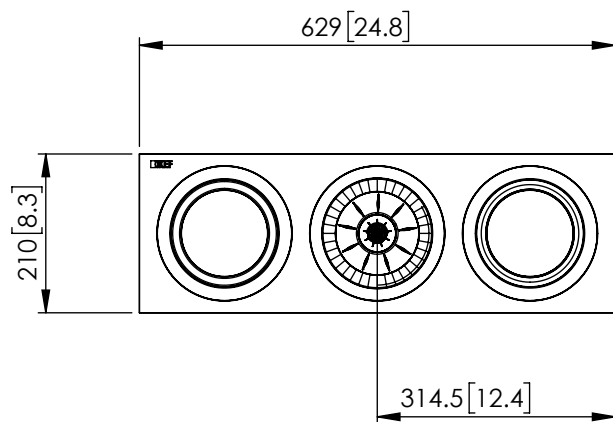

FRONT

SIDE

BACK

BOTTOM

Q SERIES
Q650c

UNIT: MM [INCH]

FRONT

SIDE

BACK

BOTTOM

Q SERIES
Q650c

UNIT: MM [INCH]