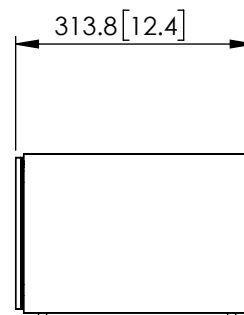

FRONT

SIDE

BACK

BOTTOM

Q SERIES
Q650c

UNIT: MM [INCH]

FRONT

SIDE

BACK

BOTTOM

Q SERIES
Q650c

UNIT: MM [INCH]