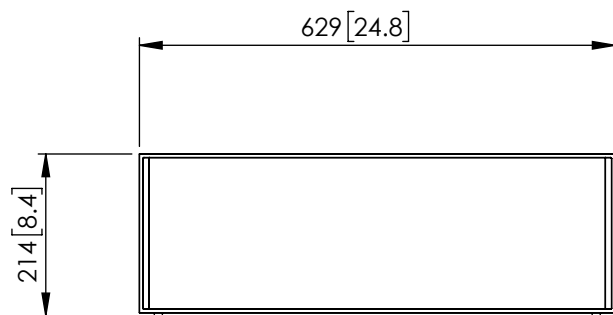

FRONT

SIDE

BACK

BOTTOM

Q SERIES
Q650c

UNIT: MM [INCH]

FRONT

SIDE

BACK

BOTTOM

Q SERIES
Q650c

UNIT: MM [INCH]