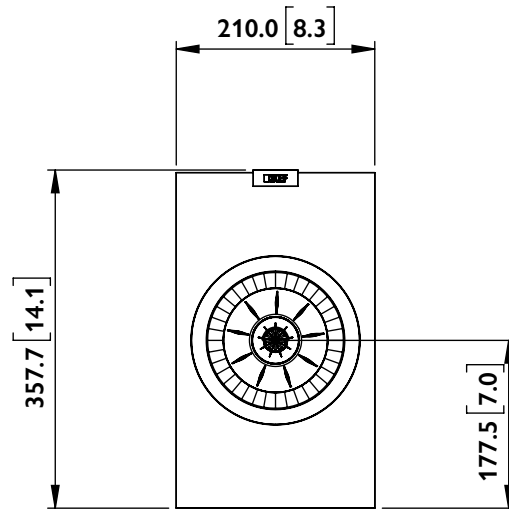

FRONT

SIDE

BACK

BOTTOM

Q SERIES  
Q350

UNIT: MM [INCH]

FRONT

SIDE

BACK

BOTTOM

Q SERIES  
Q350

UNIT: MM [INCH]