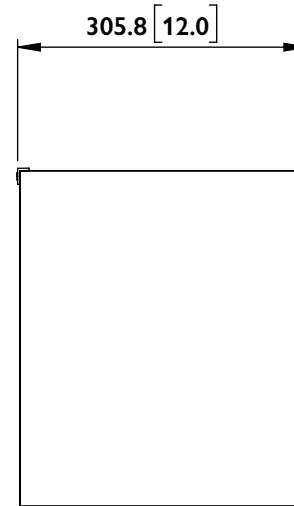

FRONT

SIDE

BACK

BOTTOM

Q SERIES  
Q350

UNIT: MM [INCH]

FRONT

SIDE

BACK

BOTTOM

Q SERIES  
Q350

UNIT: MM [INCH]