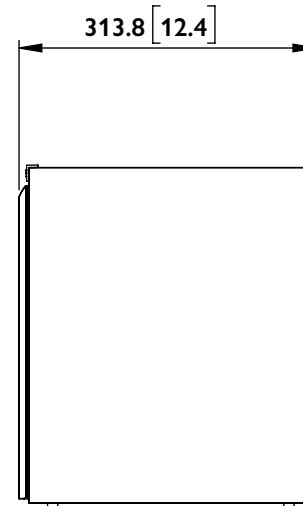

FRONT

SIDE

BACK

BOTTOM

Q SERIES  
Q350

UNIT: MM [INCH]

FRONT

SIDE

BACK

BOTTOM

Q SERIES  
Q350

UNIT: MM [INCH]